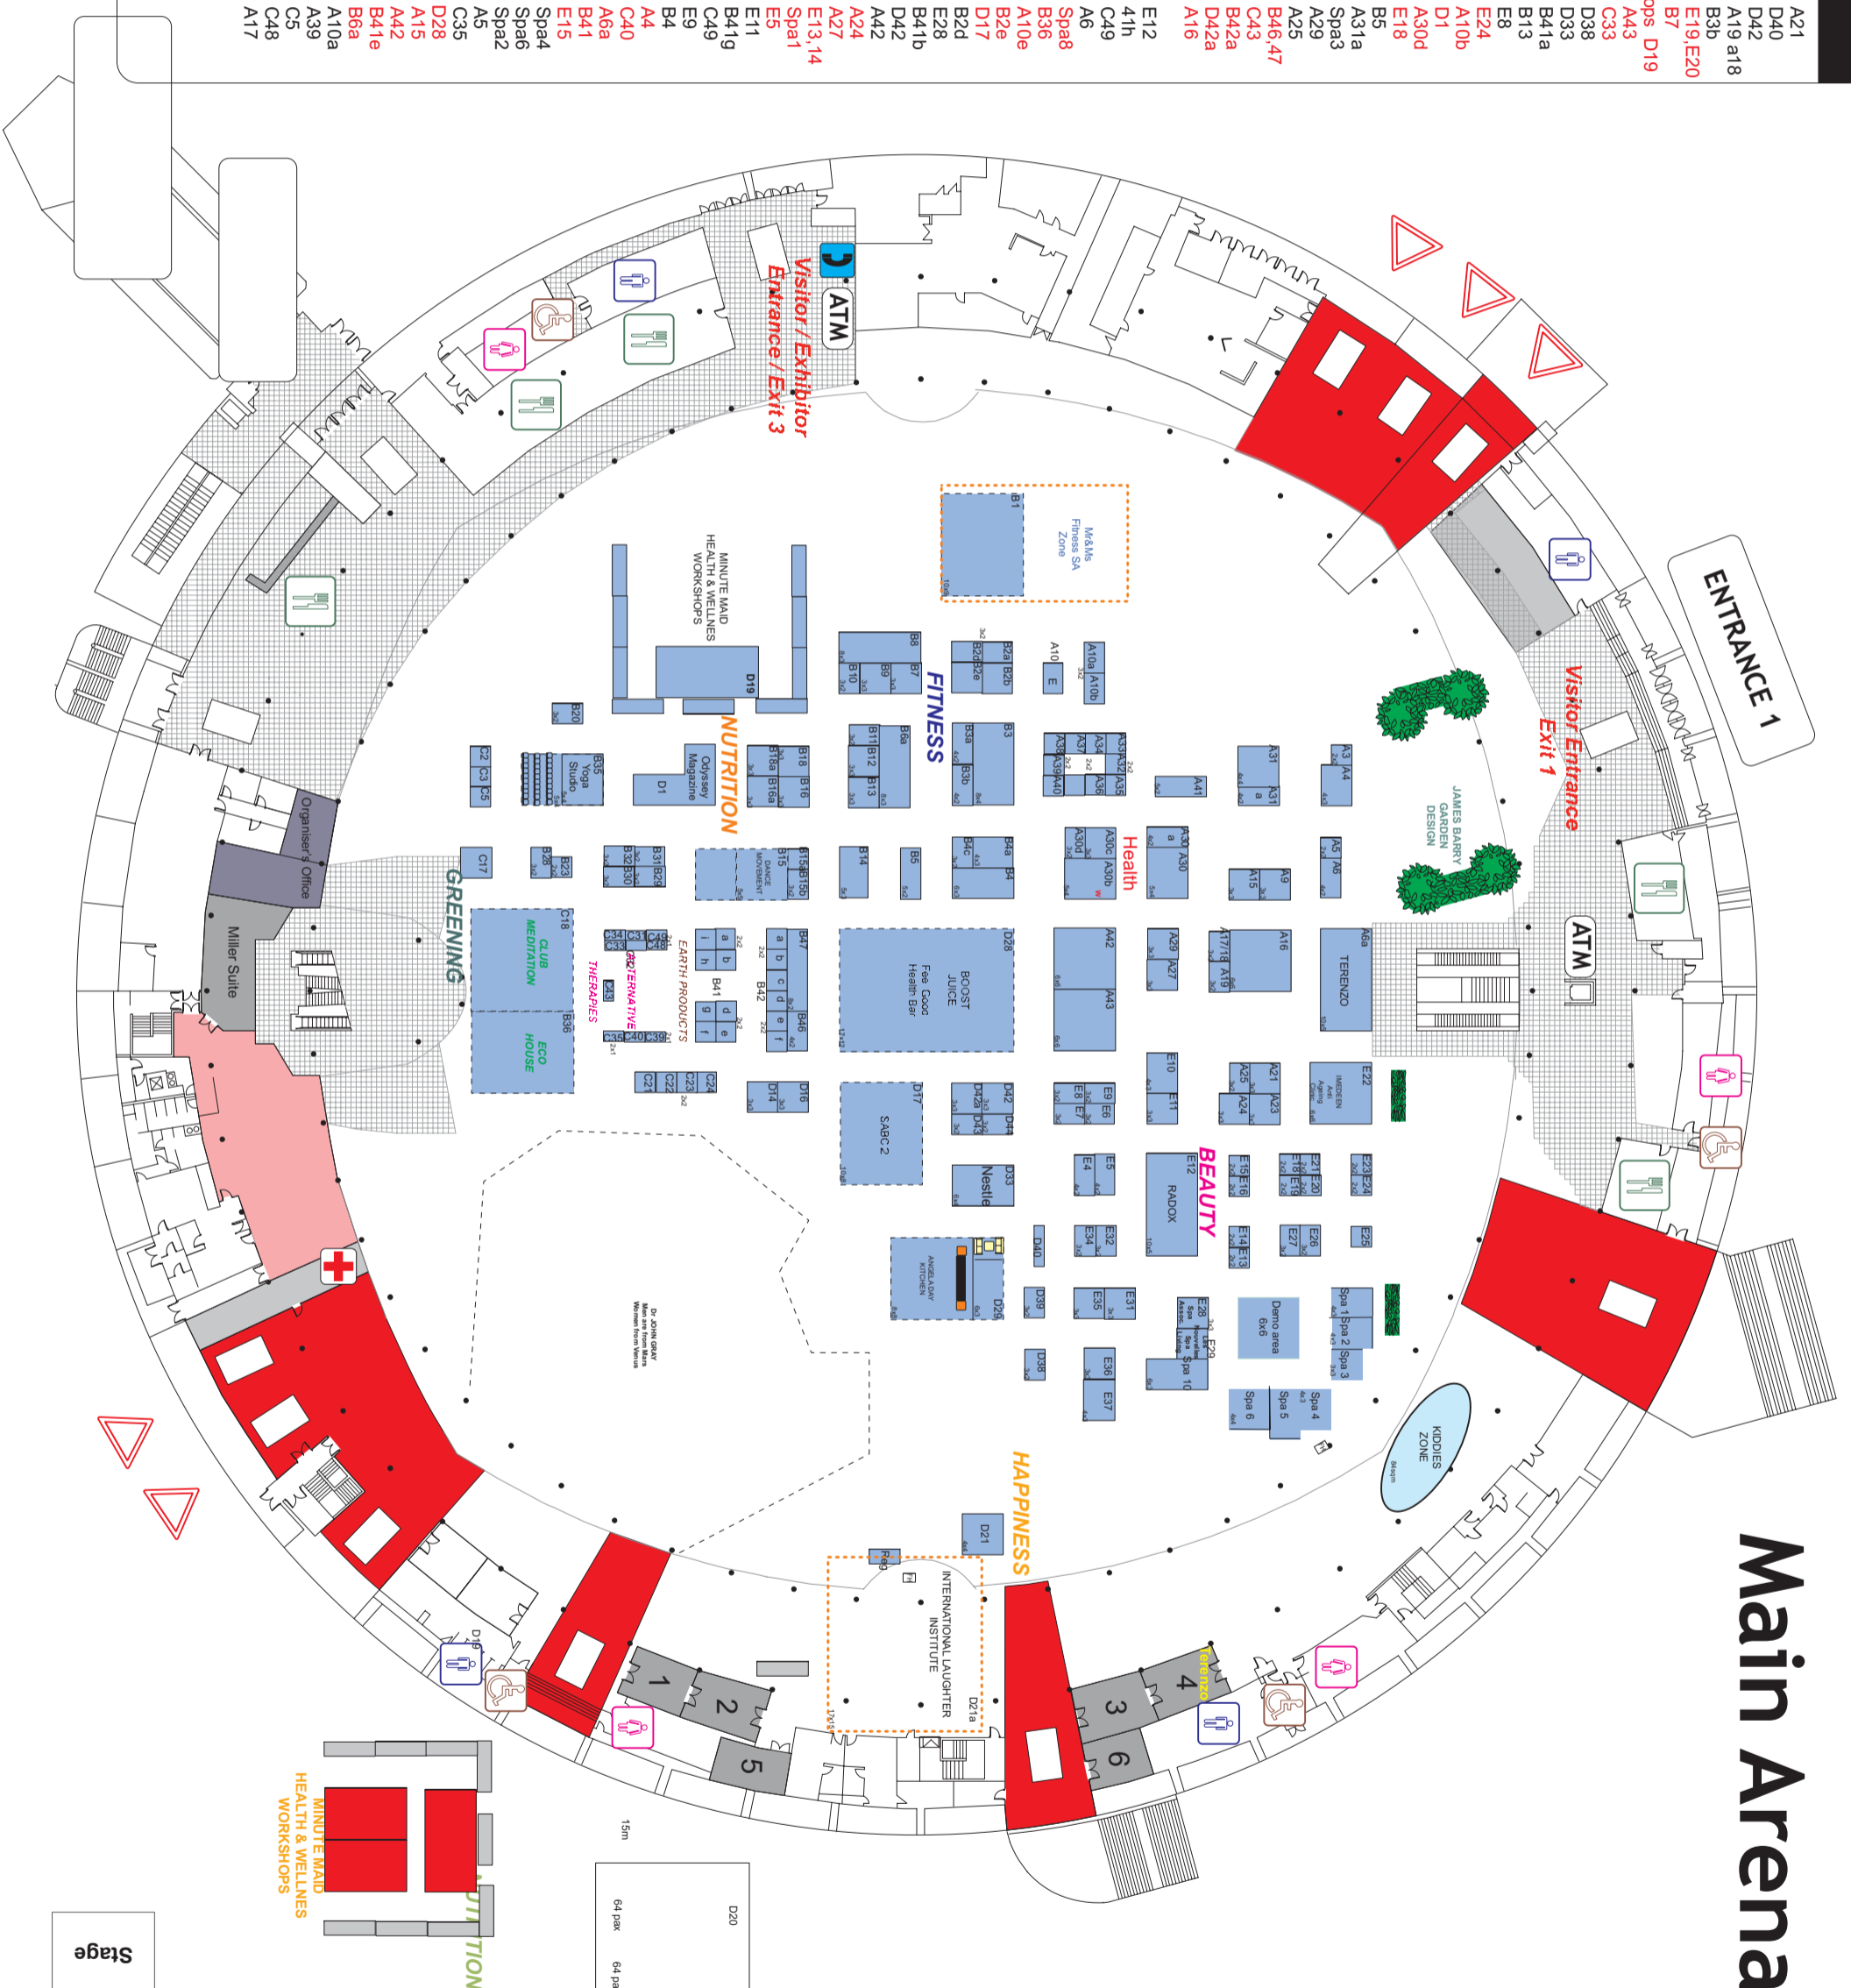

Main Arena

KEY

- Toilet Facilities
- Disabled Facilities
- Loading Bays
- Fire exits
- Fire Hydrant
- Telephones
- Catering Facilities
- Medical Clinic
- Parking Bays
- Tiled Areas
- ATM - Cash facility
- Event Office
- Tenant Office
- Storerooms

Weight Distribution - SIDE "A"
2.5 tons/sqm with a 10 ton(UDL)

Weight Distribution - SIDE "B"
0.5 tons/sqm with a 3 ton(UDL)

SCALE:
1mm = 1m

**LOOK
FEEL
GOOD
EXPO**

9-11 October 2009
the Coca-Cola dome

Adventure Boot Camp	A40	Mangwanani Group	A21
Alinad	A31	Marshalls Traditional Health Care	D40
Alpha -H	E10	Media Nova	D42
Aloe Awareness	A37	Medices	A19 a18
Amazing Vouchers	B42e	Medi - IQ	B3b
Ambrosia	C3	Merck -Sculpt	E19,E20
Angela Day Kitchen	D29	Merck	B7
Aromatic Apothecary	D14	Minute Maid Health & Wellness Workshops	D19
Beauty Pacificque	E31	Momentum Life	A43
Beauty Warehouse	E27	Mono Aloe Vera	C33
Bicycling SA	B2b	Nativa	D38
Bikram Yoga	B32.35	Nestle	D33
Bio Wash Ball	B31	Nia	D38
Blue Sky Organics	C22	Nutrised	B41a
Bohdi Meditation Benches	B20	Nutritional Lab	B13
Body Botanix	E16	NUL-Skin	E8
Body Info	B2d	Ocean Minded	E24
Body Talk SA	A36	Odyssey Magazine/Simply Green	A10b
Boost Juice Bars	D28	Ozone Ass. Of SA	D1
Break Free	B4c	Ooh Yeah Health & Beauty	A30d
Cansa Assoc.	C9	O'Active Living	E18
Cazabella	E21	Ozone Clinics	B5
Club Meditation	C18	Urmagazi River Bungalows & Spa	A31a
Change Mindset	D39	Parmalat (Fabulite)	Spa3
Chicama Spa	A38	Perfclair	A25
Coliseum Health Hydro	Spa5	Pharmaline	B46,47
Colourways	B41i	Pranic Circle	C43
Complete Yoga	C2	Pro Nutrition	B42a
Crystal Spirits	E6.7	Property Mag	D42a
Dance Movement	B15	Pro Sana Medical	A16
Dr Eve	A30c	Psychologies Magazine (media)	
Demerance	A3	Radox	E12
Dietetics Assoc Of SA	B18	Rebound SA	41h
Digital Life	B29.30	Reiki Assoc.	C49
Divine Space	C23	Regal Nutrients	A6
Easi Health	B18a	Rejuvene Spa	Spa8
E Cig Electronic Cigarettes	B15b	Renaissance Eco House	B36
Elbows Up	B16	Romesco Olives	A10e
Evolution Esthetics	E25	Runners World	B2e
4 Tune Records	E35	SABC 2	D17
Fiona Ayerst Photography	D43.44	SAGUYS	B2d
Fittop	A41	Spa Assoc.	E28
Fitness Magazine	B3	Suseonjiae Health	B41b
First Water Purifiers	A30b	Sandton	D42
Fertilis + Earthworm Buddies	C21	Spar Group	A42
Forever Living Products	B42c	Silk Collections	A24
Footsteps	C34	Simply Asia	A27
Goddess of the Dunes	B15a	Simzanzani Spa	E13,14
Green Peace	C17	Skin Doctors	Spa1
Harm Of Yoga	C39	Skin Renewal	E5
Healthy Computer	A35	Soul Circle	E11
Health 101	A5	Soul Healing	B41g
Healthway Natural Products	A30a	Soya Lights	C49
Hemptions Manufacturing	B42f	Spekko	E9
Heuler	E4	Step Forward	B4
Home Line Direct	B14	Style for Life	A4
House of James Douglas	A23	Terenzo	C40
IPAA4u	A18,A19	The Exploration Company	A6a
Imedeen	E22	The SA Image Company	B41
International Laughter Institute	D21	The Hydro at Stellenbosch	E15
James Barry Garden Design	Ent 1	The Spa Warehouse	Spa4
Kim(Pearl Brite)?	E32	The Soul Kahaya	Spa2
Kundalini Yoga	C31	Think Shoes	A5
Kungwini Spa	E26	Tools for Life	C35
Laharna Farm	C24	Touchline Media	D28
Lanoume	E17	True Edge	A12
Les Nouvelles	E29	Vespa	A15
Life Day Spa	Spa10	Vondis	B41e
Life Health Day Clinic	A34	Wellness & Fitness	
Life Line	E37	XS Health	B6a
Lindhorst Wines	D16	YSA Technology	A10a
Living Yoga	B28	Yoga Awakening	A39
Low Carb Lifestyle SA	B41d	Younika Products	C5
Longevity	A30	Zig Zag Marketing	C48
Mr & Ms Fitness SA	B1		A17
Make a Change(The Inner Sanctuary)	A33		
Make Me Beautiful	B42b		
Mamma Mio	E38		
Mango Airlines